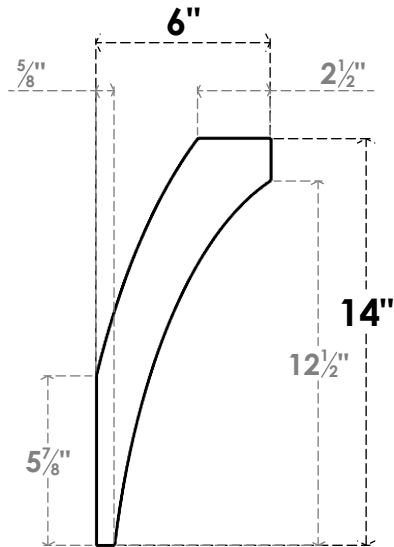

ITEM NUMBER: BRCPC060X06000X1400THR

6"W X 6"D X 14"H THORTON ARCHITECTURAL GRADE PVC CLOSED KNEE BRACE

SIDE PROFILE

FRONT PROFILE

ISOMETRIC

EKENA MILLWORK
2300 WEST MAIN ST.
CLARKSVILLE, TX 75426
TOLL FREE: 866-607-0453
WWW.EKENAMILLWORK.COM

NOTES

1. INSTALLATION TO BE COMPLETED IN ACCORDANCE WITH MANUFACTURER'S SPECIFICATIONS.
2. DRAWING MAY NOT BE TO SCALE
3. THIS DRAWING IS INTENDED FOR DESIGN AND PLANNING PURPOSES ONLY.
4. ALL INFORMATION CONTAINED HEREIN WAS CURRENT AT THE TIME OF DEVELOPMENT BUT MUST BE REVIEWED AND APPROVED BY THE PRODUCT MANUFACTURER TO BE CONSIDERED ACCURATE.
5. ARCHITECTURAL GRADE PVC PRODUCTS ARE MADE FROM EXPANDED CELLULAR PVC AND COME NATURALLY WHITE BUT MAY BE PAINTED