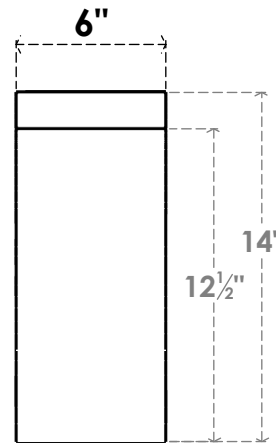

ITEM NUMBER: BRCPC060X06000X1400THR

6"W X 6"D X 14"H THORTON ARCHITECTURAL GRADE PVC CLOSED KNEE BRACE

SIDE PROFILE

FRONT PROFILE

ISOMETRIC

EKENA MILLWORK
2300 WEST MAIN ST.
CLARKSVILLE, TX 75426
TOLL FREE: 866-607-0453
WWW.EKENAMILLWORK.COM